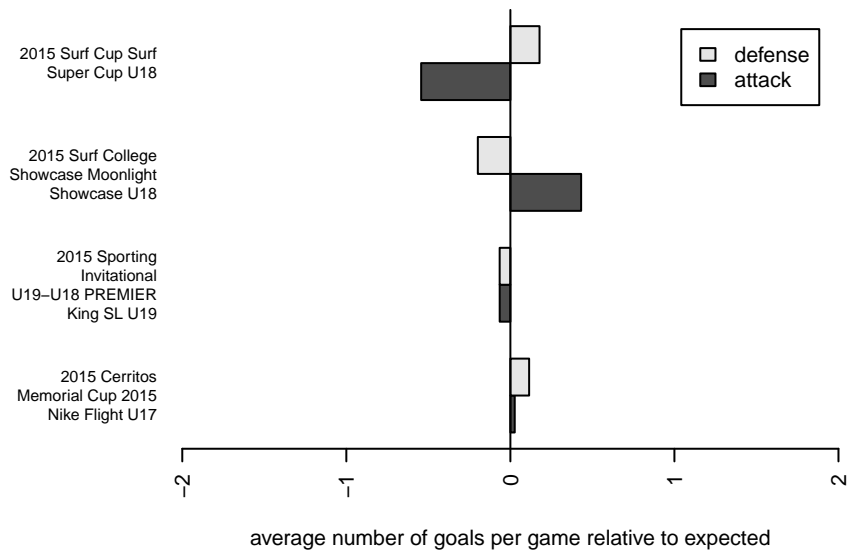

Venues played:  
 2015 Cerritos Memorial Cup 2015 Nike Flight U  
 2015 Surf Cup Surf Super Cup U18  
 2015 Sporting Invitational U19-U18 PREMIER  
 2015 Surf College Showcase Moonlight Showc

**De Anza Force SC Blue B97**  
 Dots are actual minus expected GF (blue circles) and GA (red triangles).  
 Blue line is smoothed change in attack strength. Red is smoothed change in defense strength.

**attack and defense variance (black dot)  
relative to other teams  
and top 10 in region**

**attack and defense rating  
relative to others at age  
and all opponents in last 13 months**

**attack and defense rating  
relative to others at age  
and all opponents in last 13 months**

**Performance relative to 13 month average**

**Performance relative to 13 month average**

Distribution of opponents  
 Red = Lose zone, Blue = Win zone, Green = Even  
 Black line separates win/lose zones